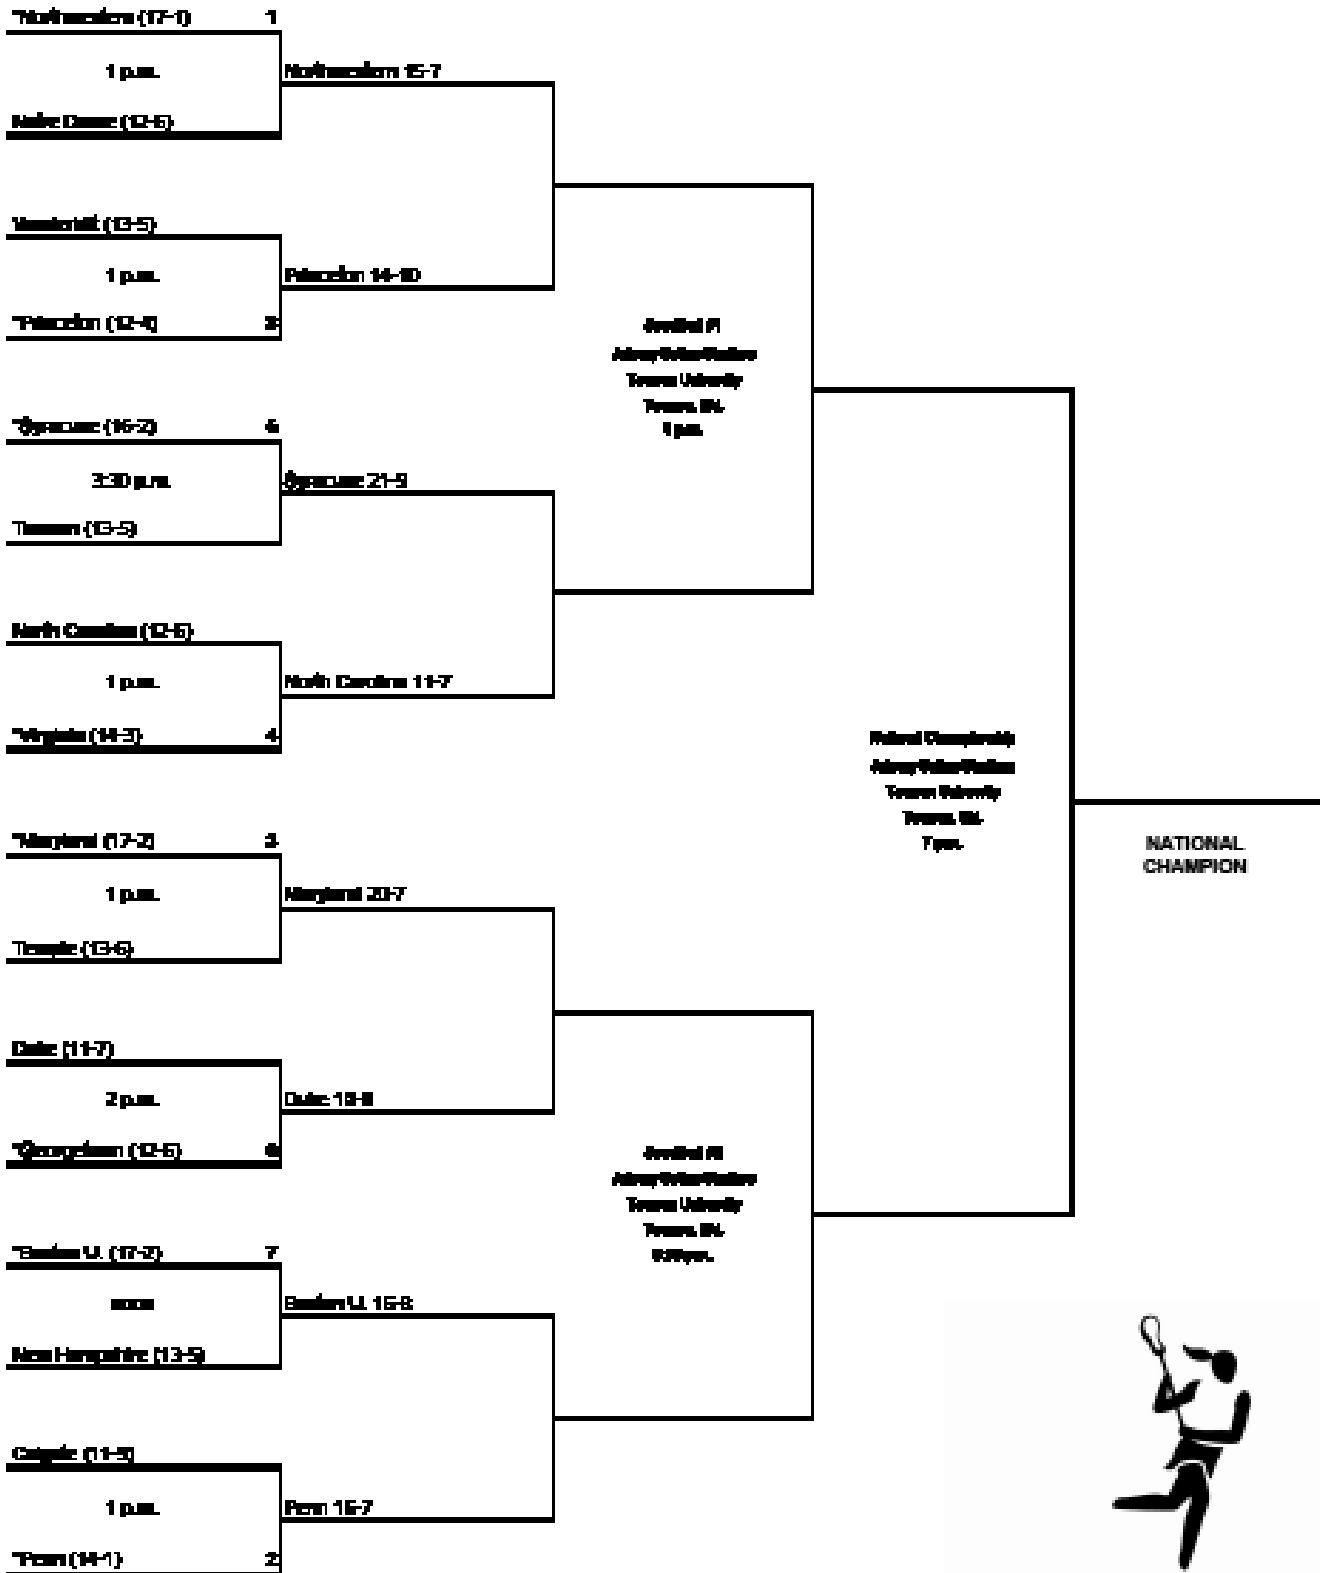

No. 2 Maryland at ACC/ALC Challenge

2008 NCAA Division I Women's LACROSSE CHAMPIONSHIP

First Round
May 11

Quarterfinals
May 17

Semifinals
May 23

Final
May 25

* - Host Institution for Preliminary Round Games
All Times are Local Time

Ten National Championships